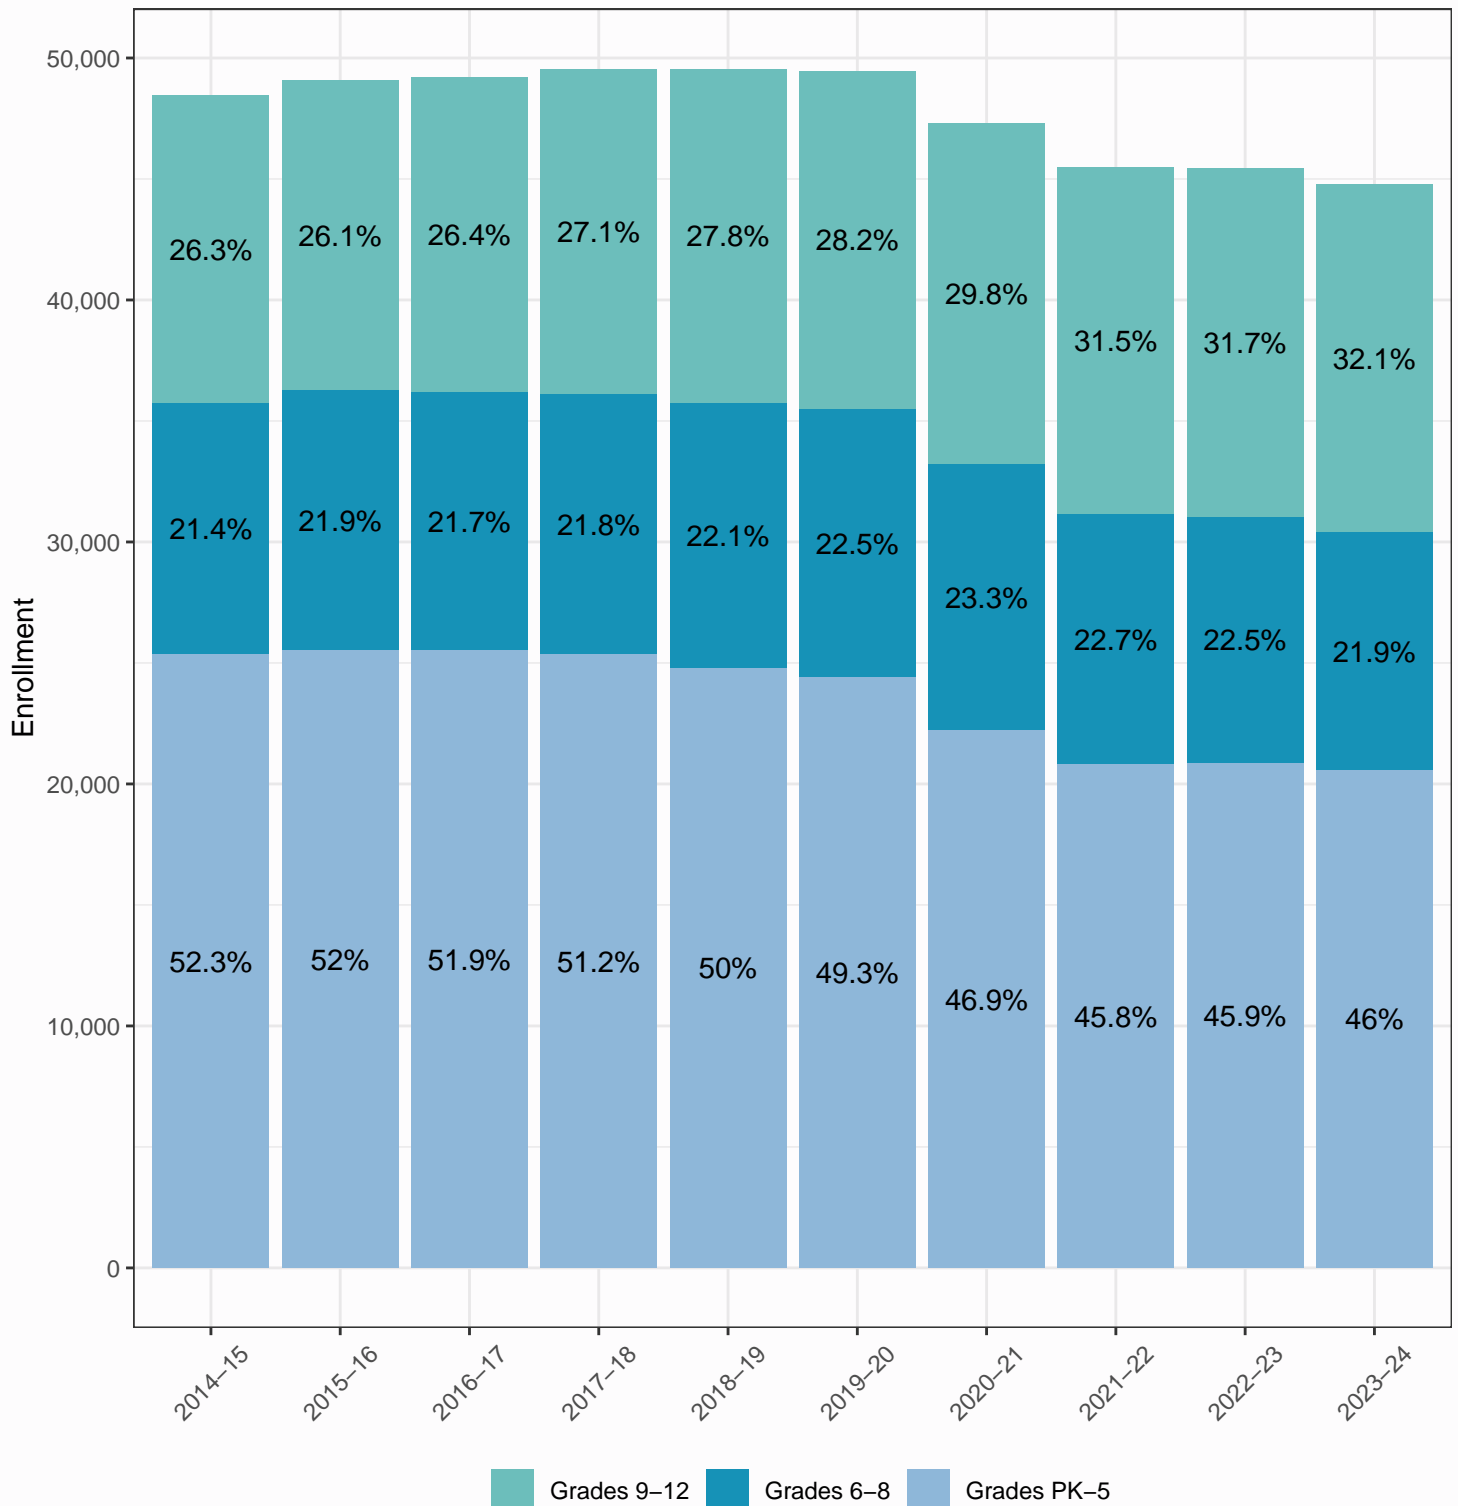

# District Enrollment by Grade Level

October Enrollment, 2014–15 to 2023–24

	2014-15	2015-16	2016-17	2017-18	2018-19	2019-20	2020-21	2021-22	2022-23	2023-24
Grades 9-12	12,722	12,798	12,984							
Grades 6-8	10,371	10,747	10,696							
Grades PK-5	25,366	25,530	25,509							